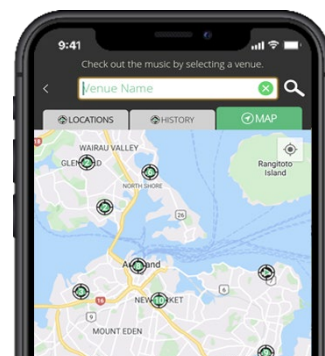

## How the New Zealand Played campaign works

Each time a song by a Kiwi artist is played on crowdDJ®, the artist gets paid. To learn more, click [here](#).

Using the crowdDJ® app or kiosk, make sure you look for the New Zealand Played logo on the screens at our clients' venues when making your song selection. By selecting and playing songs by New Zealand artists, you're helping to promote and support Kiwi musicians, and the wider music industry in New Zealand!

## How to really make a difference

**Download the crowdDJ® app for FREE.**

Available on both iOS and Android.

Don't stop there, though! You're only halfway through.

Now that you've armed yourself with the app, open it up and check out the map we've added to help you find your closest crowdDJ®-supported venue.

Once you're there, make sure to use the crowdDJ® kiosk or your crowdDJ® mobile app to choose music and artists with the New Zealand Played logo!

To keep the all-Kiwi party going after you leave your favourite crowdDJ®-supported venue, you can connect your Spotify account to the crowdDJ® app, download a copy of the playlist at the venue, and play that playlist anytime you want using Spotify.

### Share it on your socials

Help us get more of your friends and whanau playing Kiwi music through social media.

Head to your favourite crowdDJ® supported venue during NZ Music Month, take a photo of you or your friends picking or enjoying some Kiwi music tagged with the New Zealand Played logo and share it on your social media!