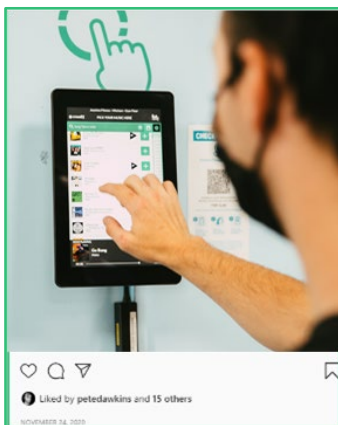

Share it on your socials

Help us get more of your friends and whanau playing Kiwi music through social media.

Head to your favourite crowdDJ® supported venue during NZ Music Month, take a photo of you or your friends picking or enjoying some Kiwi music tagged with the New Zealand Played logo and share it on your social media!

Here's some ideas of our favourite #NZMusicMonth and #NewZealandPlayed posts: