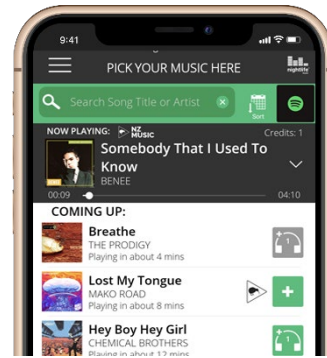

## How the New Zealand Played campaign works

Each time a song by a Kiwi artist is played on crowdDJ®, the artist gets paid. To learn more, click [here](#).

Using the crowdDJ® app or kiosk, make sure you look for the New Zealand Played logo on the screens at our clients' venues when making your song selection. By selecting and playing songs by New Zealand artists, you're helping to promote and support Kiwi musicians, and the wider music industry in New Zealand!

## How to really make a difference

**Download the crowdDJ® app for FREE.**

Available on both iOS and Android.

Don't stop there, though! You're only halfway through.

Now that you've armed yourself with the app, open it up and check out the map we've added to help you find your closest crowdDJ®-supported venue.

Once you're there, make sure to use the crowdDJ® kiosk or your crowdDJ® mobile app to choose music and artists with the New Zealand Played logo!

To keep the all-Kiwi party going after you leave your favourite crowdDJ®-supported venue, you can connect your Spotify account to the crowdDJ® app, download a copy of the playlist at the venue, and play that playlist anytime you want using Spotify.

### Share it on your socials

Help us get more of your friends and whanau playing Kiwi music through social media.

Head to your favourite crowdDJ® supported venue during NZ Music Month, take a photo of you or your friends picking or enjoying some Kiwi music tagged with the New Zealand Played logo and share it on your social media!