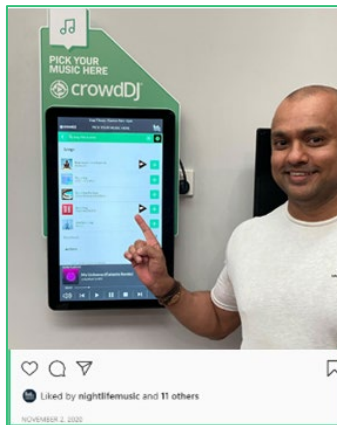

Share it on your socials

Help us get more of your friends and whanau playing Kiwi music through social media.

Head to your favourite crowdDJ® supported venue during NZ Music Month, take a photo of you or your friends picking or enjoying some Kiwi music tagged with the New Zealand Played logo and share it on your social media!

Here's some ideas of our favourite #NZMusicMonth and #NewZealandPlayed posts: